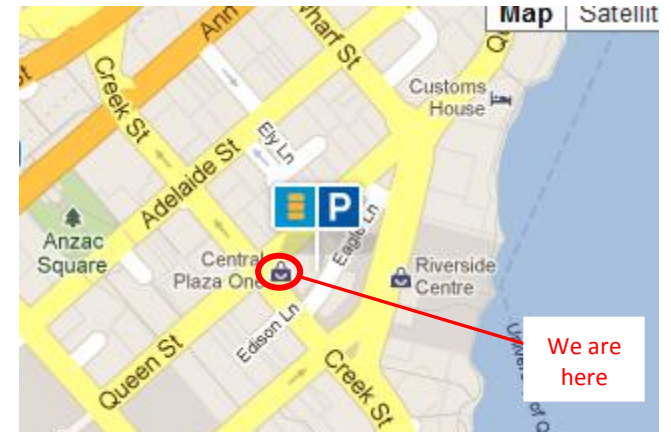

Option 4

Secure Parking Central Plaza 1, 345 Queen Street, Brisbane

Access to car park via Eagle Lane. Car Park is located directly under our office at Level 30 Central Plaza 1, 345 Queen Street.

Please note: parking in Central Plaza 1 is very limited and other options may be preferable.

Operating Hours: Monday to Friday 07:00am – 05:45pm