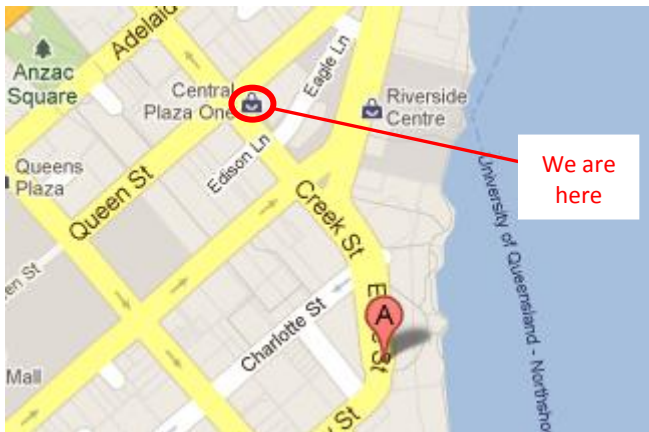

Option 1

Secure Parking Macarthur Central Elizabeth Street, Brisbane

Access to car park via Elizabeth Street. Car park located one block from our office at Level 30 Central Plaza 1, 345 Queen St.

Exit car park onto Queen Street and head right to Central Plaza One on the corner of Queen & Creek St.

Access to car park via Adelaide Street. Car park located one block from our office at Level 30 Central Plaza 1, 345 Queen Street.

Exit car park onto Creek Street and head down to Central Plaza 1 on the corner of Queen & Creek Streets.

Operating Hours: 24 hours a day

Option 3

Wilson Car Parking 123 Eagle Street, Brisbane (under Jade Buddha)

Access to car park via Eagle Street. Car park is located two blocks from our office at Level 30 Central Plaza 1, 345 Queen Street.

Exit car park onto Eagle Street and head right. Cross Eagle and Elizabeth Street and head up Creek Street one block to Central Plaza 1 on corner of Queen & Creek Streets.

Operating Hours: 24 hours a day