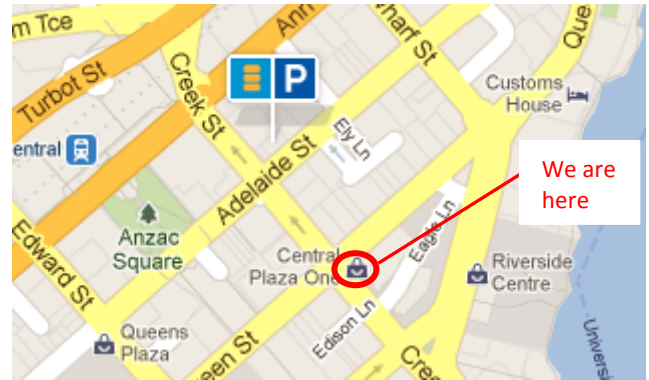

Option 1

Secure Parking Macarthur Central Elizabeth Street, Brisbane

Access to car park via Elizabeth Street. Car park located one block from our office at Level 30 Central Plaza 1, 345 Queen St.

Exit car park onto Queen Street and head right to Central Plaza One on the corner of Queen & Creek St.

Access to car park via Adelaide Street. Car park located one block from our office at Level 30 Central Plaza 1, 345 Queen Street.

Exit car park onto Creek Street and head down to Central Plaza 1 on the corner of Queen & Creek Streets.

Operating Hours: 24 hours a day

Option 3

Wilson Car Parking 123 Eagle Street, Brisbane (under Jade Buddha)

Access to car park via Eagle Street. Car park is located two blocks from our office at Level 30 Central Plaza 1, 345 Queen Street.

Exit car park onto Eagle Street and head right. Cross Eagle and Elizabeth Street and head up Creek Street one block to Central Plaza 1 on corner of Queen & Creek Streets.

Operating Hours: 24 hours a day